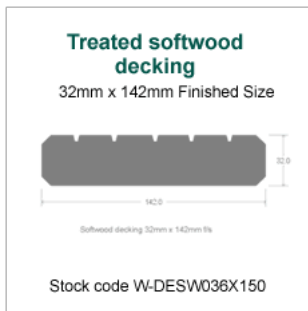

Cladding and flooring

12 x 100 Nom Beaded matching 9mm x 95mm Finished Size Stock code W-MBPI012X100	19 x 125 Matching 15mm x 119mm Finished Size Stock code W-MVPI019X125	16 x 150 Beaded matching 12.5mm x 144mm Finished Size Stock code W-MBPI016X150	19 x 125 Matching 15mm x 119mm Finished Size Stock code W-MBPI019X125
12 x 100 Matching 8.5mm x 94mm Finished Size Stock code W-MVP1012X100	25 x 150 Beaded matching 21mm x 144mm Finished Size Stock code W-MBPI025X150	Shiplap 16 x 125 12mm x 117mm Finished Size Stock code W-SHPI016X125	

Decking

Door sections

Door cill 57mm x 140mm Finished Size Hardwood K-CDMA063X150	Door drip 25mm x 67mm Finished Size Softwood W-DDPI032X075 Hardwood K-DDHW032X075
Door jamb 56mm x 90mm Finished Size Stock code W-DJPI063X100	Flat cill 44mm x 140mm Finished Size Stock code K-CDMA050X150